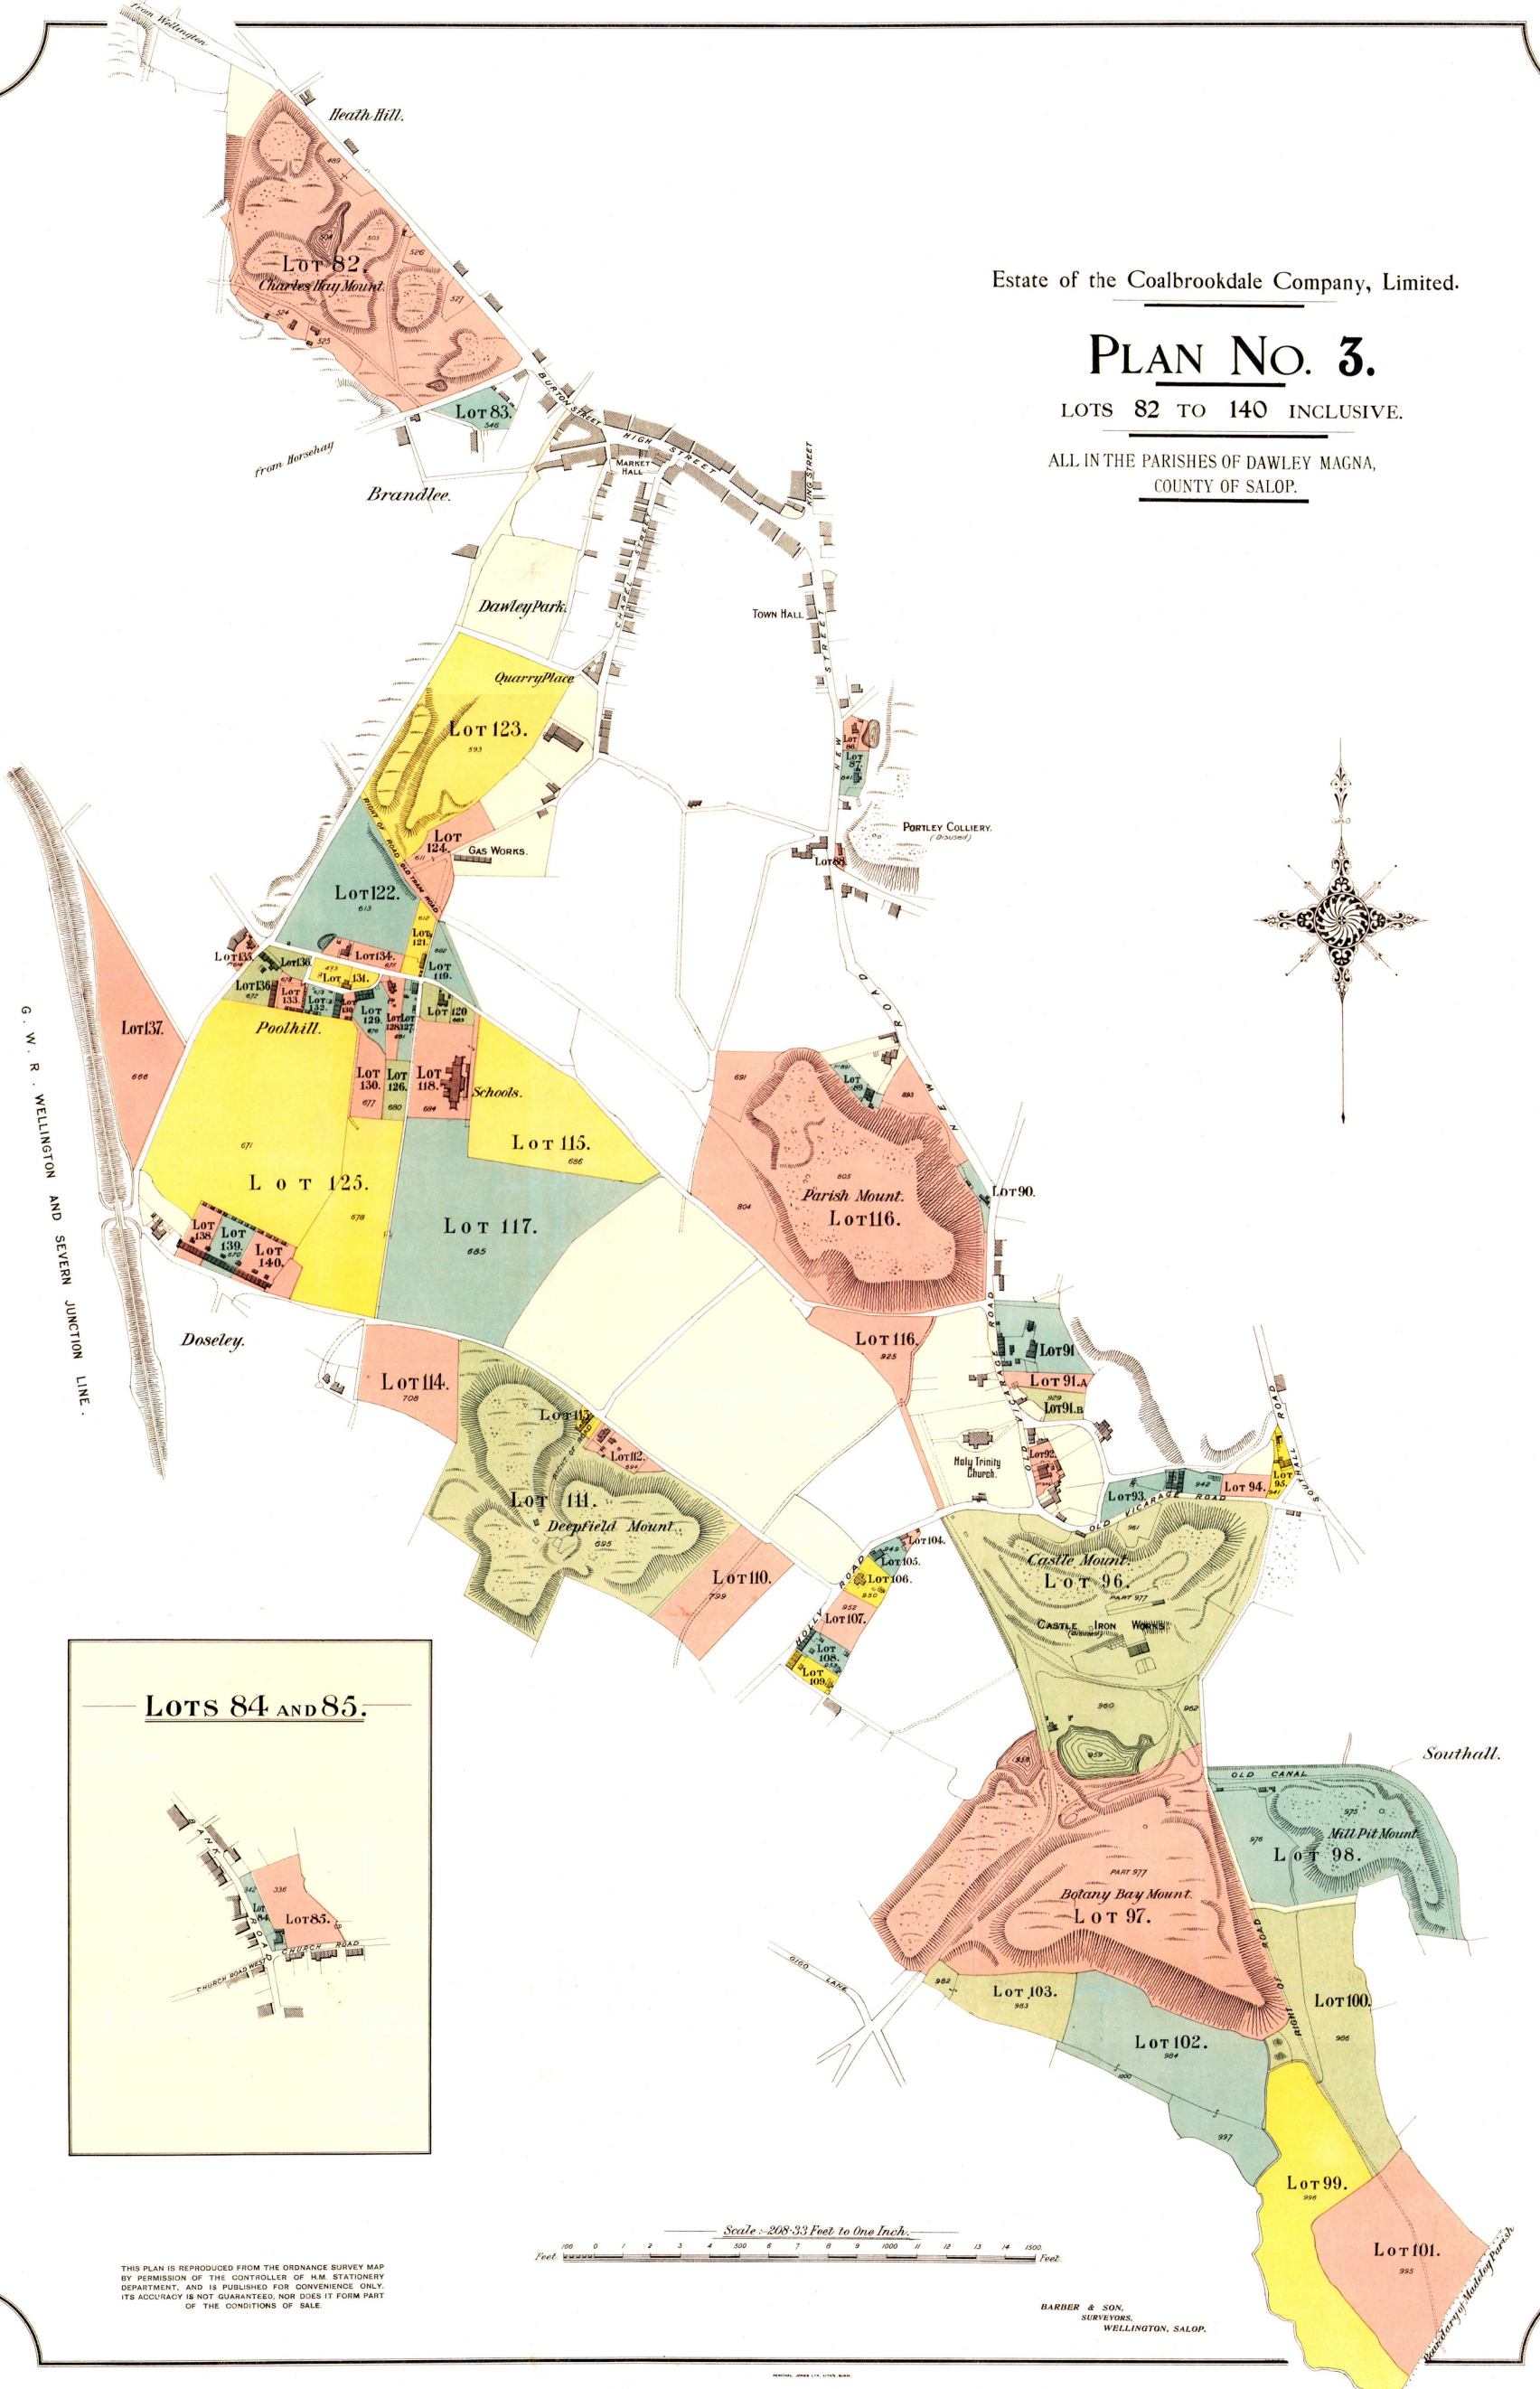

Estate of the Coalbrookdale Company, Limited.

PLAN NO. 3.

LOTS 82 TO 140 INCLUSIVE.

ALL IN THE PARISHES OF DAWLEY MAGNA,
COUNTY OF SALOP.

LOTS 84 AND 85.

Scale - 208.33 Feet to One Inch.
Feet 100 0 1 2 3 4 500 6 7 8 9 1000 11 12 13 14 1500 Feet

BARBER & SON,
SURVEYORS,
WELLINGTON, SALOP.